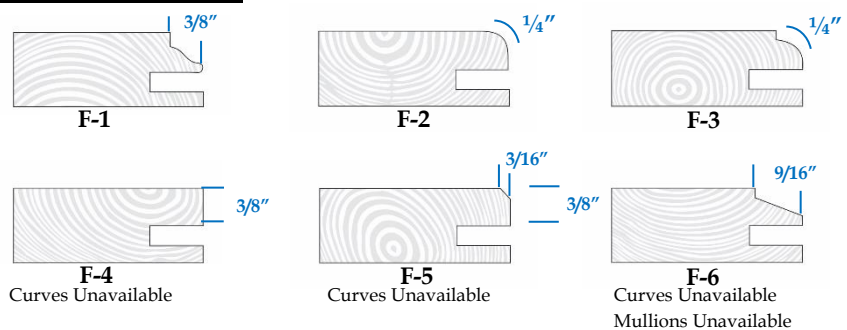

Plywood Panel

Raised Panel

Wood Species

- Maple
- Hybrid (solid wood frame, MDF panel)
- Oak

- Alder - Clear
- Alder - Knotty*
- Beech
- Birch
- Black Walnut - Clear
- Black Walnut - Rustic*
- Cherry - Clear
- Cherry - Rustic*
- Hickory - Clear
- Hickory - Rustic*
- Pine - Knotty
- White Oak
- Oak - Rift Cut Red
- Oak - Rift Cut White
- Oak - Qtr. Sawn Red
- Oak - Qtr. Sawn White
- Vertical Grain Fir

*Available in Raised Panel Only

Frame Profiles

**All doors are finished to 13/16"

Panel Profiles

**All Panels are 5/8" thick and flush with the tops of frames unless otherwise stated.

Outside Edge Profiles