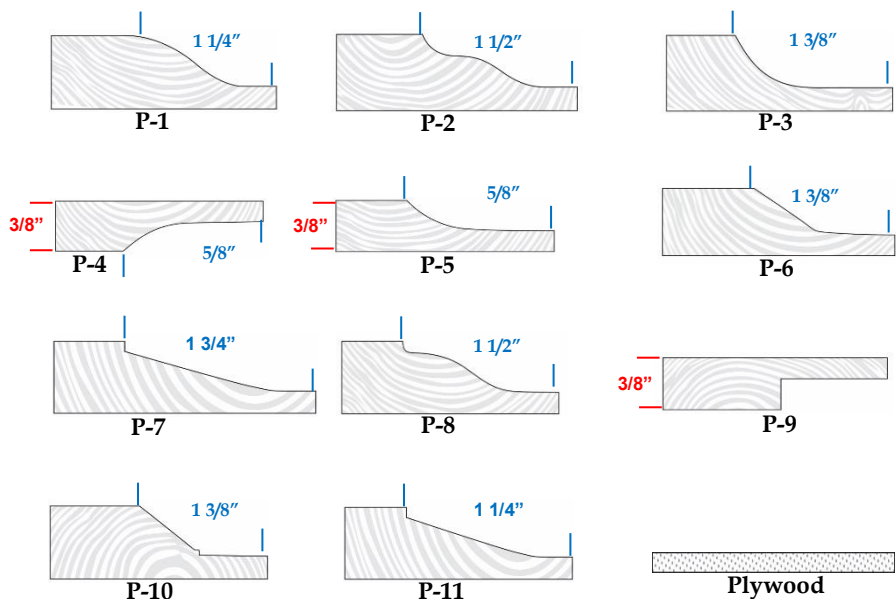

*Available in Raised Panel Only

Frame Profiles

**All doors are finished to 13/16"

Panel Profiles

**All Panels are 5/8" thick and flush with the tops of frames unless otherwise stated.

Outside Edge Profiles