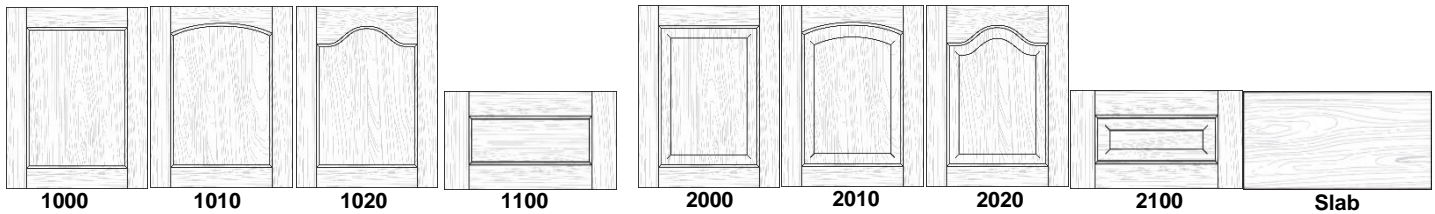

Plywood Panel

Raised Panel

Wood Species

- Maple
- Hybrid (solid wood frame, MDF panel)
- Oak

- Alder - Clear
- Alder - Knotty*
- Beech
- Birch
- Black Walnut - Clear
- Black Walnut - Rustic*
- Cherry - Clear
- Cherry - Rustic*
- Hickory - Clear
- Hickory - Rustic*
- Pine - Knotty
- White Oak
- Oak - Rift Cut Red
- Oak - Rift Cut White
- Oak - Qtr. Sawn Red
- Oak - Qtr. Sawn White
- Vertical Grain Fir

*Available in Raised Panel Only

Frame Profiles

**All doors are finished to 13/16"

Panel Profiles

**All Panels are 5/8" thick and flush with the tops of frames unless otherwise stated.

Outside Edge Profiles